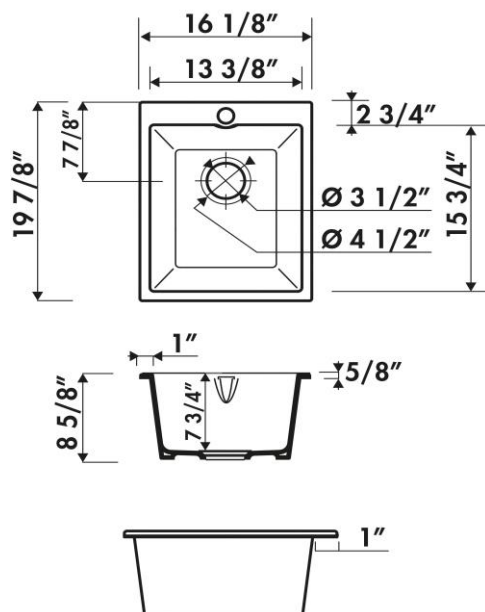

Reference of the product: EV953N0ST074  
 Name of product: Constance 1 dark gray  
 Size of product (inch): 16 1/8" x 19 7/8" x 8 5/8"  
 Code EAN : 3537390448398  
 Photo:

Product data:	
TYPE OF SINK :	Bowl
POSITIONNEMENT :	Undermount - Sink Base
MATERIAL : Chambord	Fireclay
Lenght & Width:	16 1/8"      19 7/8"
Apron Height:	8 5/8"
	Drain Opening - Standard US 3.5 Inch Drain
	Garbage Disposal Safe
Bowl Depth:	7 3/4"
Weight net:	32 lbs
Warranty (in years):	5
Under cabinet:	16 1/8"

Due to the Nature of Earthenware Products Dimensions are Approximate +/- .5 Inch

TRADITIONAL KITCHEN SINKS PRODUCTS