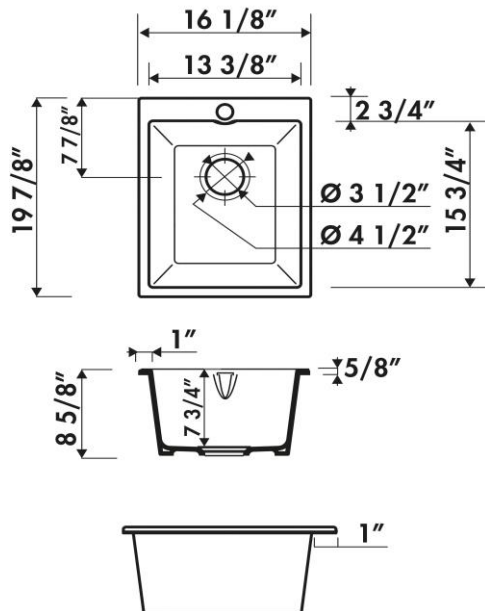

Reference of the product: EV953N0ST009
Name of product: Constance 1 black
Size of product (inch): 16 1/8" x 19 7/8" x 8 5/8"
Code EAN : 3537390448404
Photo:

Product data:	
TYPE OF SINK :	Bowl
POSITIONNEMENT :	Undermount - Sink Base
MATERIAL : Chambord	Fireclay
Lenght & Width:	16 1/8" 19 7/8"
Apron Height:	8 5/8"
	Drain Opening - Standard US 3.5 Inch Drain
	Garbage Disposal Safe
Bowl Depth:	7 3/4"
Weight net:	32 lbs
Warranty (in years):	5
Under cabinet:	16 1/8"

Due to the Nature of Earthenware Products Dimensions are Approximate +/- .5 Inch

TRADITIONAL KITCHEN SINKS PRODUCTS