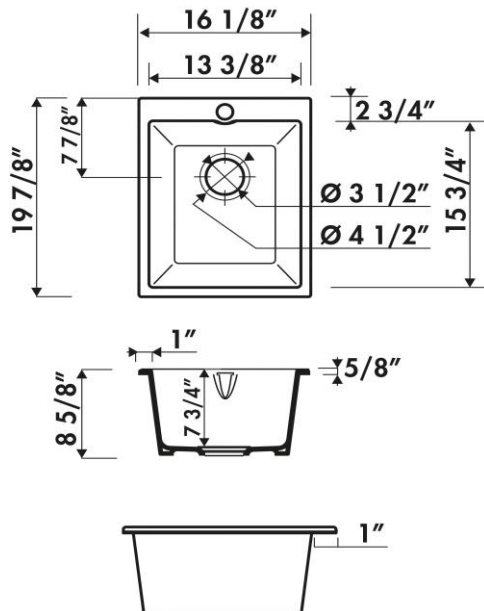

Reference of the product: EV953N0ST559
Name of product: Constance 1 taupe
Size of product (inch): 16 1/8" x 19 7/8" x 8 5/8"
Code EAN : 3537390412122
Photo:

Product data:	
TYPE OF SINK :	Bowl
POSITIONNEMENT :	Undermount - Sink Base
MATERIAL : Chambord	Fireclay
Lenght & Width:	16 1/8" 19 7/8"
Apron Height:	8 5/8"
	Drain Opening - Standard US 3.5 Inch Drain
	Garbage Disposal Safe
Bowl Depth:	7 3/4"
Weight net:	32 lbs
Warranty (in years):	5
Under cabinet:	16 1/8"

Due to the Nature of Earthenware Products Dimensions are Approximate +/- .5 Inch

TRADITIONAL KITCHEN SINKS PRODUCTS