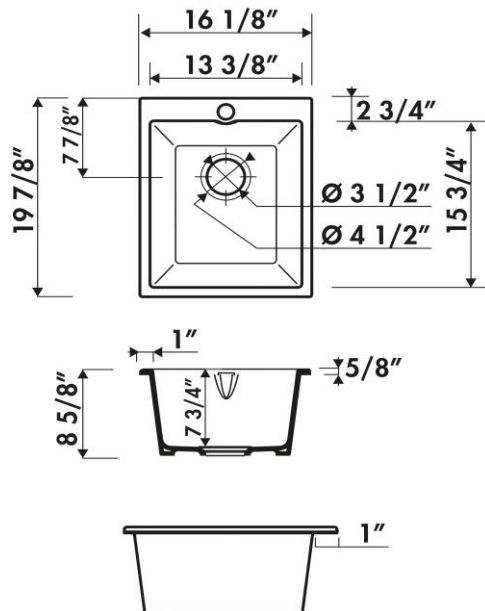

Reference of the product: EV953N0ST077
 Name of product: Constance 1 light gray
 Size of product (inch): 16 1/8" x 19 7/8" x 8 5/8"
 Code EAN : 3537390448381
 Photo:

Product data:	
TYPE OF SINK :	Bowl
POSITIONNEMENT :	Undermount - Sink Base
MATERIAL : Chambord	Fireclay
Lenght & Width:	16 1/8" 19 7/8"
Apron Height:	8 5/8"
	Drain Opening - Standard US 3.5 Inch Drain
	Garbage Disposal Safe
Bowl Depth:	7 3/4"
Weight net:	32 lbs
Warranty (in years):	5
Under cabinet:	16 1/8"

Due to the Nature of Earthenware Products Dimensions are Approximate +/- .5 Inch

TRADITIONAL KITCHEN SINKS PRODUCTS