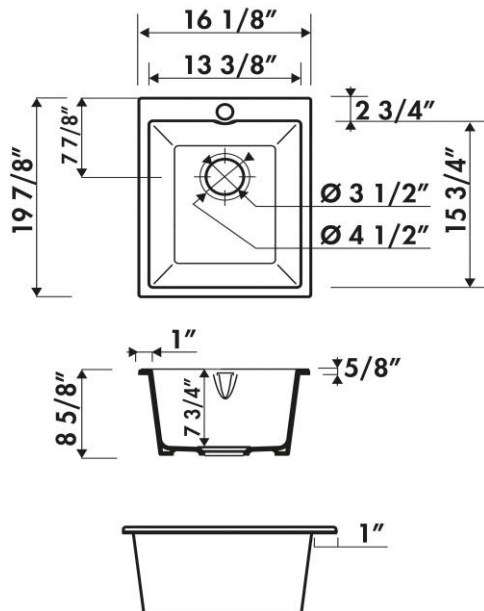

**Reference of the product:** EV953N0ST006  
**Name of product:** Constance 1 white  
**Size of product (inch):** 16 1/8" x 19 7/8" x 8 5/8"  
**Code EAN :** 3537390431116  
**Photo:**

Product data:	
TYPE OF SINK :	Bowl
POSITIONNEMENT :	Undermount - Sink Base
MATERIAL : Chambord	Fireclay
Lenght & Width:	16 1/8"      19 7/8"
Apron Height:	8 5/8"
	Drain Opening - Standard US 3.5 Inch Drain
	Garbage Disposal Safe
Bowl Depth:	7 3/4"
Weight net:	32 lbs
Warranty (in years):	5
Under cabinet:	16 1/8"

Due to the Nature of Earthenware Products Dimensions are Approximate +/- .5 Inch

TRADITIONAL KITCHEN SINKS PRODUCTS