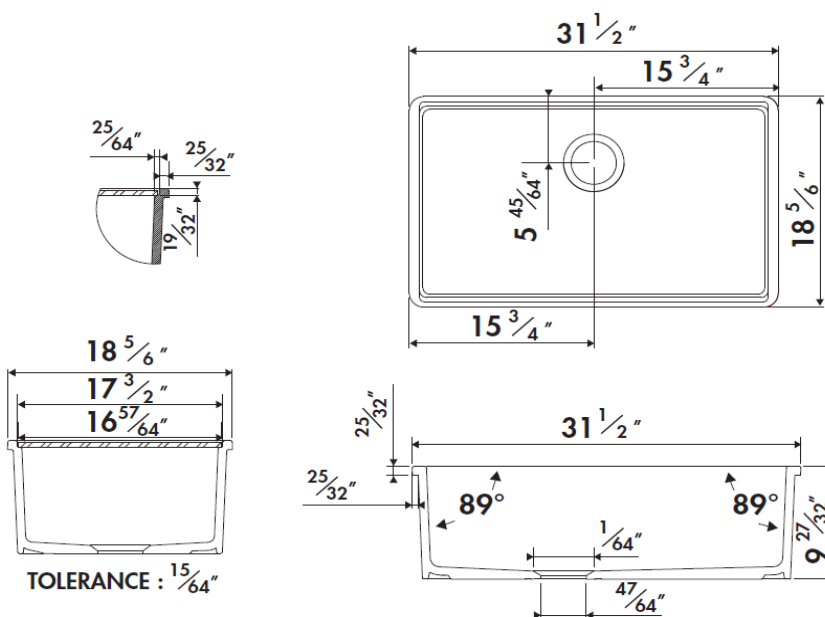

Reference of the product: E5100NOST 009
 Name of product: ANNE - NOIR
 Size of product (inch): 31 1/2" x 18 5/6" x 9 27/32"
 Code EAN :

Product data:	
TYPE OF SINK :	Farmer Sink
POSITIONNEMENT :	Undermount - Apron Sink Base
MATERIAL : Chambord	European Fireclay with Porcelain Glaze
Lenght & Width:	31 1/2" 18 5/6"
Apron Height:	9 27/32"
	Drain Opening - Standard US 3.5 Inch Drain
	Garbage Disposal Safe
Bowl Depth:	
Weight net:	
Warranty (in years):	5
Under cabinet:	31 1/2"

Due to the Nature of Earthenware Products Dimensions are Approximate +/- .5 Inch

Items included :